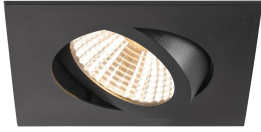

Specifications SLV New Tria 68 Spot Aluminium Black Square 8.3W 705lm 38D - 927 Extra Warm White | Cutout 68mm - Best Colour Rendering - Dimmable

[View Product](#)

General Information

SKU	255653
EAN	4024163277730
Brand	SLV
Manufacturer Name	NEW TRIA 68 rec. ceiling light 2700K 38° IP 20 square BK
Any Lamp all-in warranty	5 Years
Average Lifetime (h)	50000

Technical Information

Technology	LED Integrated
Voltage (V)	220-240
Dimmable	Dimmable
Colour Code	927 Extra Warm White
Colour temperature (Kelvin)	2700 Extra Warm White
Colour Rendering (Ra)	90-99
Colour of Light	White
Light colour options	Single Color
Luminous Efficacy (lm/W)	84.9
Beam Angle (degree)	38
Product Type Category	LED spotlight

Fixture Information

Mounting Method	Recessed
Cut out (mm)	68
Optical Cover	Other
IP-rating	IP20
Operating Temperature	-20 to +35
Housing	Aluminium
Colour of the Fixture	Black
Emergency Lighting	No Emergency Unit
Tiltable	No
Fixture Connection	PI [Push-in connector 3-pole]
Series	New Tria