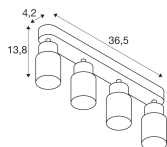

Specifications SLV Puri 2.0 Aluminium Spot Black | Suitable for 4x GU10

[View Product](#)

General Information

SKU	260604
EAN	4024163293822
Brand	SLV
Manufacturer Name	PURI 2.0 Tube, wand- en plafondopbouwarmatuur, long, 4x max. 6W GU10,
Any Lamp all-in warranty	5 Years
Average Lifetime (h)	0

Technical Information

Technology	Fixture with Socket
Voltage (V)	220-240
Dimmable	Dimmable when using a Dimmable Bulb
Suitable for	GU10
Including bulb	No
Amount of bulbs required	4
Maximum Wattage Rating	6
Tiltable	Yes
Mounting Method	Ceiling, Wall mounted
Emergency Lighting	No Emergency Unit
Product Type Category	Decorative Lighting with Socket