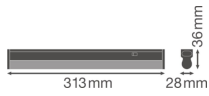

Specifications Ledvance LED Batten Linear Compact Switch 4W
450lm - 840 Cool White | 30cm

[View Product](#)

General Information

SKU	234132
EAN	4058075106093
Brand	Ledvance
Manufacturer Name	LN COMP SWITCH 300 4W/4000K
Any Lamp all-in warranty	5 Years
Average Lifetime (h)	50000

Technical Information

Technology	LED Integrated
Voltage (V)	220-240
Dimmable	Not Dimmable
Colour of Light	White
Colour Code	840 Cool White
Colour temperature (Kelvin)	4000 Cool White
Colour Rendering (Ra)	80-89
Light colour options	Single Color
Luminous Efficacy (lm/W)	112.5
Power factor	>0.50
Including bulb	Yes
Suitable for Outdoor	No
Length	30cm
Product Type Category	LED Batten