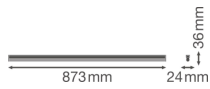

Specifications Ledvance LED Batten Linear Compact High Output 15W
1500lm - 840 Cool White | 90cm

[View Product](#)

General Information

SKU	234128
EAN	4058075106253
Brand	Ledvance
Manufacturer Name	LN COMP HO 900 15W/4000K
Any Lamp all-in warranty	5 Years
Average Lifetime (h)	50000

Technical Information

Technology	LED Integrated
Voltage (V)	220-240
Dimmable	Not Dimmable
Colour of Light	White
Colour Code	840 Cool White
Colour temperature (Kelvin)	4000 Cool White
Colour Rendering (Ra)	80-89
Light colour options	Single Color
Luminous Efficacy (lm/W)	100
Power factor	>0.50
Including bulb	Yes
Suitable for Outdoor	No
Length	90cm
Product Type Category	LED Batten

Fixture Information

Mounting Method	Surface
IP-rating	IP20
Impact Protection (IK)	IK03 - 0.35 joule
Housing	PC (Polycarbonate)
Colour of the Fixture	White
Colour of material	White
Emergency Lighting	No Emergency Unit
Series	Linear

Dimensions

Length (mm)	873
Width (mm)	24
Height (mm)	36

Sensor Information

Type of sensor	No Sensor
----------------	-----------

Why Any-lamp?

 Order from the **largest lighting specialist** in Europe  **Customised** quotation