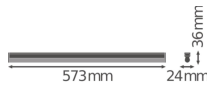

Specifications Ledvance LED Batten Linear Compact High Output 10W  
1000lm - 830 Warm White | 60cm

[View Product](#)

## Technical Information

Technology	LED Integrated
Voltage (V)	220-240
Dimmable	Not Dimmable
Colour of Light	White
Colour Code	830 Warm White
Colour temperature (Kelvin)	3000 Warm White
Colour Rendering (Ra)	80-89
Light colour options	Single Color
Luminous Efficacy (lm/W)	100
Power factor	>0.50
Including bulb	Yes
Suitable for Outdoor	No
Length	60cm
Product Type Category	LED Batten

## Fixture Information

---

Mounting Method	Surface
IP-rating	IP20
Impact Protection (IK)	IK03 - 0.35 joule
Housing	PC (Polycarbonate)
Colour of the Fixture	White
Colour of material	White
Emergency Lighting	No Emergency Unit
Series	Linear

## Dimensions

---

Length (mm)	573
Width (mm)	24
Height (mm)	36