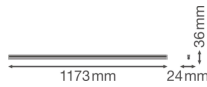

Specifications Ledvance LED Batten Linear Compact High Output 20W
2000lm - 840 Cool White | 120cm

[View Product](#)

General Information

SKU	234122
EAN	4058075106338
Brand	Ledvance
Manufacturer Name	LN COMP HO 1200 20W/4000K
Any Lamp all-in warranty	5 Years
Average Lifetime (h)	50000

Technical Information

Technology	LED Integrated
Voltage (V)	220-240
Dimmable	Not Dimmable
Colour of Light	White
Colour Code	840 Cool White
Colour temperature (Kelvin)	4000 Cool White
Colour Rendering (Ra)	80-89
Light colour options	Single Color
Luminous Efficacy (lm/W)	100
Power factor	>0.50
Including bulb	Yes
Suitable for Outdoor	No
Length	120cm
Product Type Category	LED Batten

Fixture Information

Mounting Method	Surface
IP-rating	IP20
Impact Protection (IK)	IK03 - 0.35 joule
Housing	PC (Polycarbonate)
Colour of the Fixture	White
Colour of material	White
Emergency Lighting	No Emergency Unit
Series	Linear

Dimensions

Length (mm)	1173
Width (mm)	24
Height (mm)	36

Sensor Information

Type of sensor	No Sensor
----------------	-----------

Why Any-lamp?

 Order from the **largest lighting specialist** in Europe  **Customised** quotation