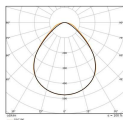

Specifications Ledvance LED Panel Eco  
36W 3600lm - 830 Warm White |  
60X60cm - UGR <19

[View Product](#)

## Dimensions

LED panel size 60x60cm

Length (mm) 595

Width (mm) 595

Height (mm) 32