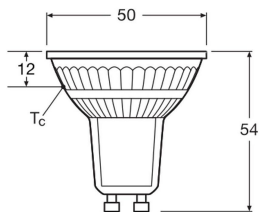

## Specifications Ledvance LED Reflector GU10 PAR16 8W 750lm 36d - 840 Cool White | Replaces 100W

[View Product](#)

### Technical Information

Technology	LED
Product Type Category	GU10 LED
Voltage (V)	220-240
Beam Angle (degree)	36
Dimmable	Not Dimmable
Cap / Base	GU10
Colour Code	840 Cool White
Colour temperature (Kelvin)	4000 Cool White
Colour Rendering (Ra)	80-89
Colour of Light	White

## Dimensions

Length (mm) 54

Diameter (mm) 50

Shape Reflector

Exact shape PAR16