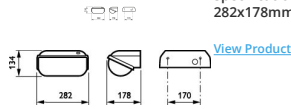

Specifications Philips LED Security Coreline BWC120 Black 14W 1800lm - 830 Warm White | 282x178mm - IP54

## Dimensions

---

Length (mm)	282
Width (mm)	178
Height (mm)	134