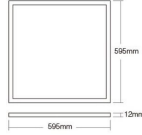

Specifications Bright Choice LED Panel Backlit 40W 4080lm 827-865 CCT + RGB | 60x60cm - UGR <22

[View Product](#)

General Information

SKU	252459
EAN	8719157056809
Brand	Bright Choice
Manufacturer Name	TBS165 G 4xTL5-14W/830 HFS M2 PIP S
Any Lamp all-in warranty	5 Years
Average Lifetime (h)	50000

Technical Information

Technology	LED Integrated
Voltage (V)	220-240
Dimmable	Not Dimmable
Colour Code	827 Extra Warm White, 865 Daylight
Colour temperature (Kelvin)	2700 Extra Warm White, 6500 Daylight
Colour Rendering (Ra)	80-89
Colour of Light	RGBW
Light colour options	CCT, RGB
Luminous Efficacy (lm/W)	102
IP-rating	IP20
Power factor	>0.90
Product Type Category	LED Panel

Fixture Information

Mounting Method	Recessed
Unified Glare Rating	< 22 - for general areas
Emergency Lighting	No Emergency Unit
Colour of the Fixture	White

Dimensions

LED panel size	60x60cm
----------------	---------